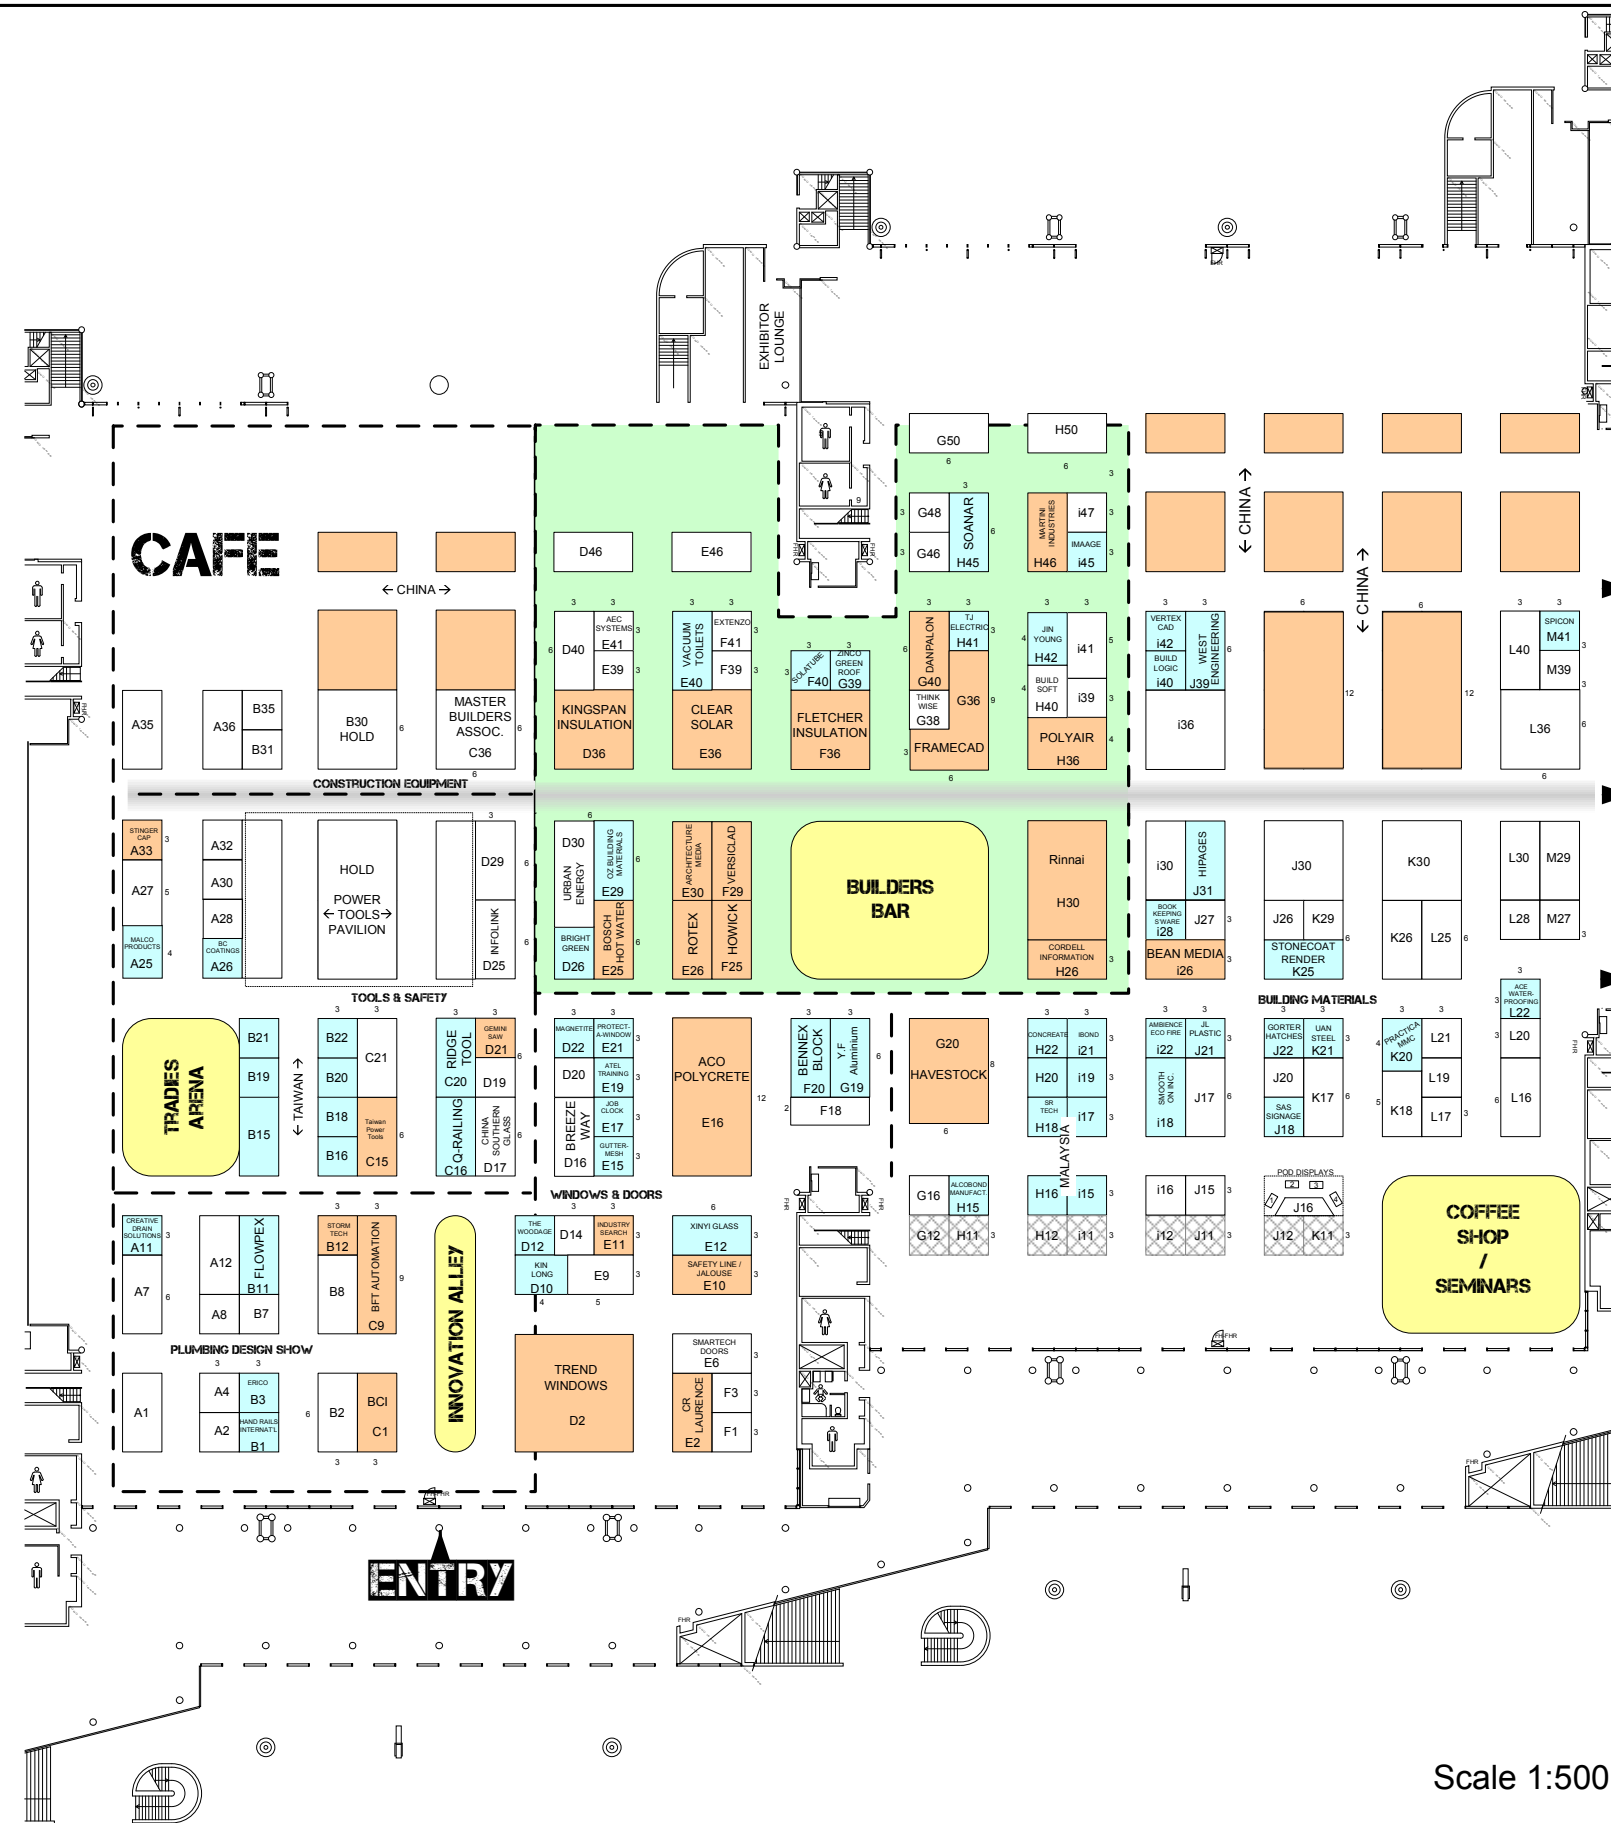

SYDNEY CONVENTION & EXHIBITION CENTRE

11 - 13 MAY 2011

SPACE ONLY

SHELL SCHEME

FEATURE AREA

diversified
EXHIBITIONS AUSTRALIA

Diversified Exhibitions Australia
Mezzanine Level
234 Sussex Street
Sydney 2000

P. 02 9275 9200
F. 02 9267 2581