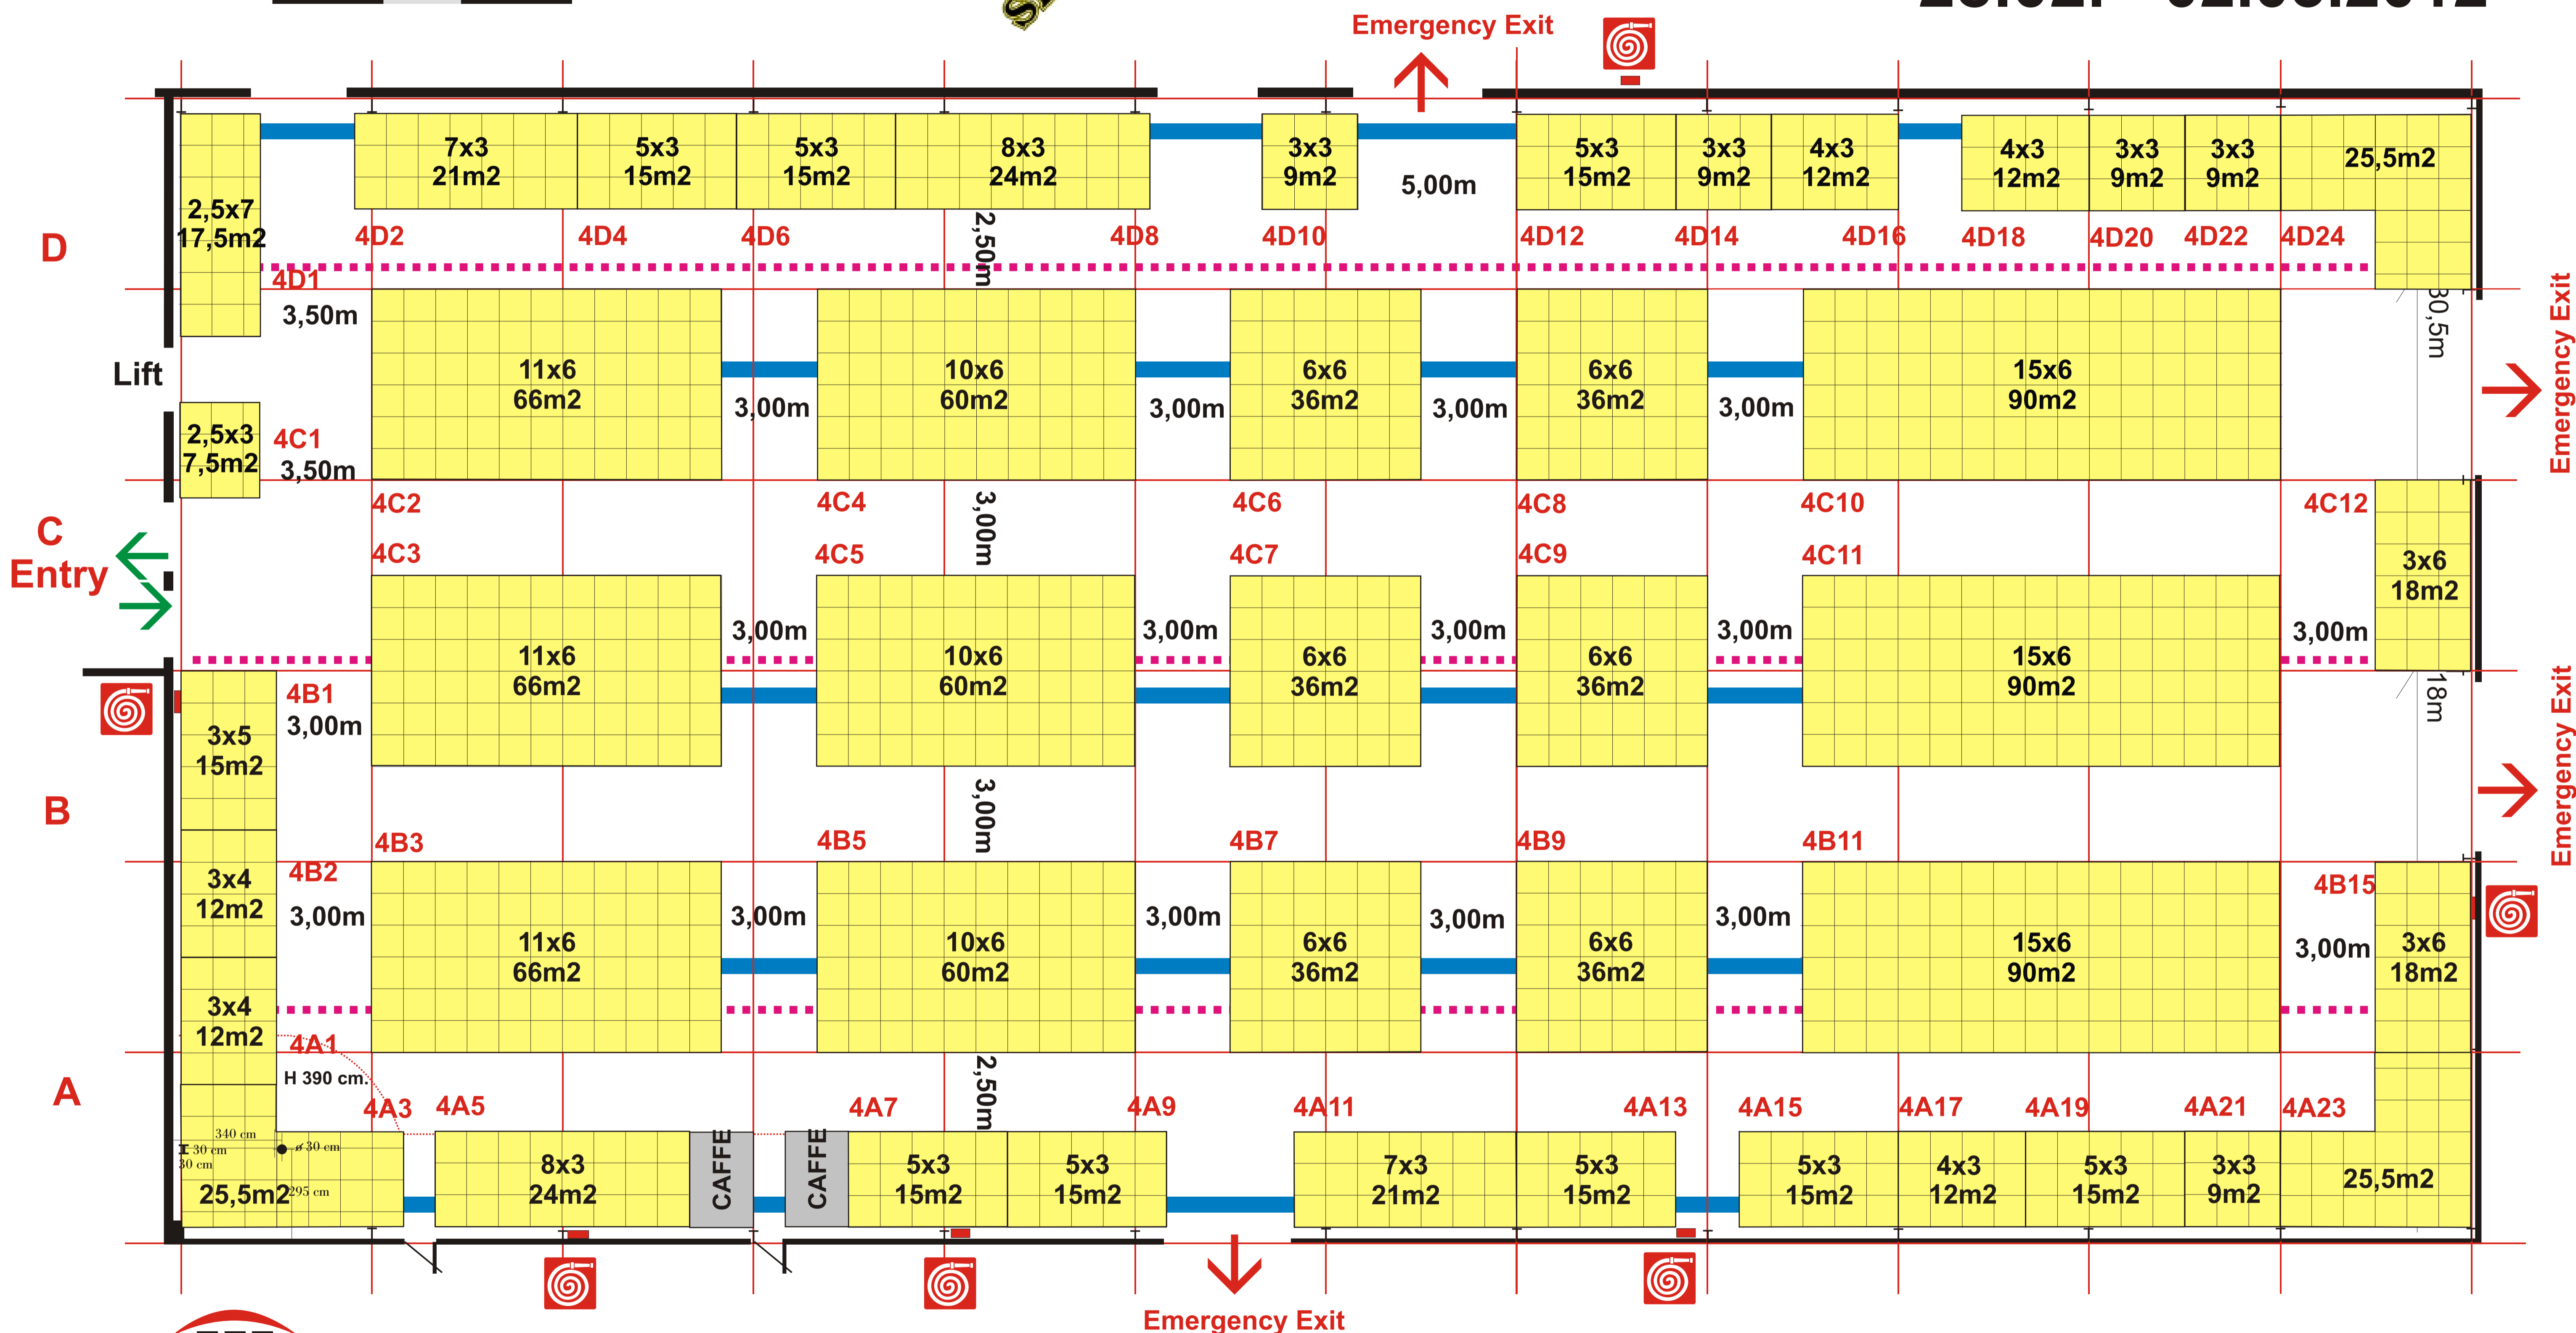

Safety & Security 2012

28.02. - 02.03.2012

ИНТЕР ЕКСПО ЦЕНТЪР • IEC
preliminary allocation

Hall 4

Attention!
Fire Plug and Emergency Exit
must be free to access

Underground communications:
el. power, water, internet, phones

Fire Sensor - 7m height
Ropes, chains, any auxiliary elements for
suspending of structures, decorations and others
should not cross the sensor beams!