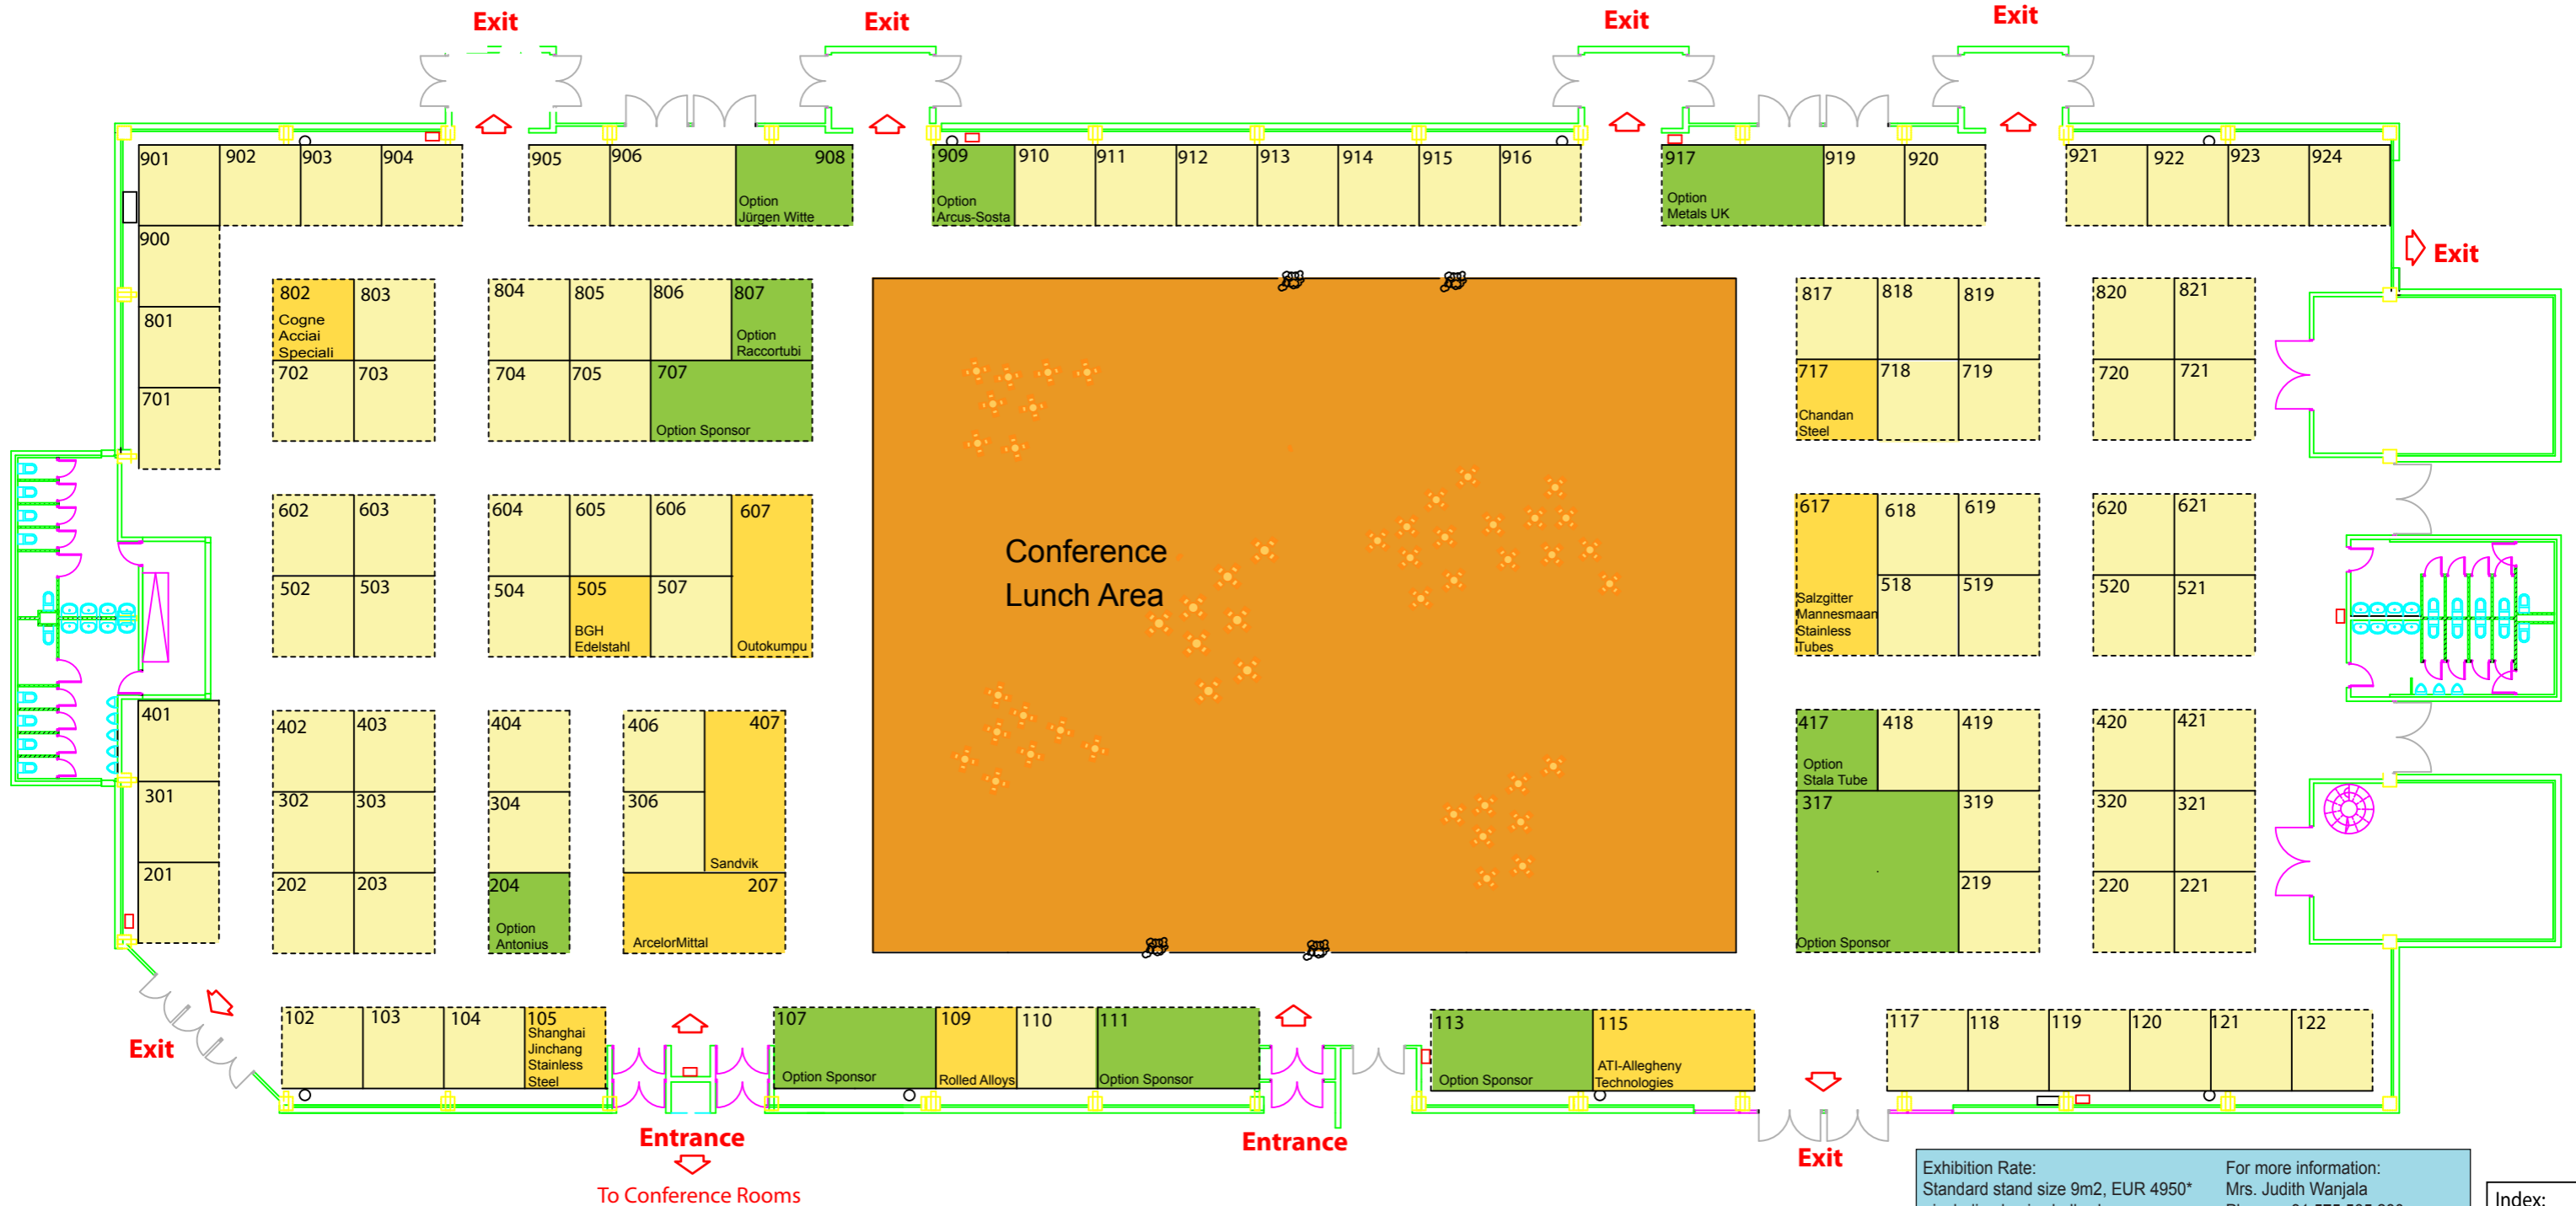

Sponsored by:

Organised by:

Powered by:

Exhibition Rate:
 Standard stand size 9m2, EUR 4950*
 - including basic shell scheme
 - including one Conference ticket
 *excluding 19,6% TVA

For more information:
 Mrs. Judith Wanjala
 Phone: +31 575 585 280
 Fax: +31 575 511 099
 E-mail: j.wanjala@kci-world.com

Floorplan is subject to change without prior notice

15% surcharge on standard fee for stands with more than one open side

Index:

	Sold
	Option
	Still Available