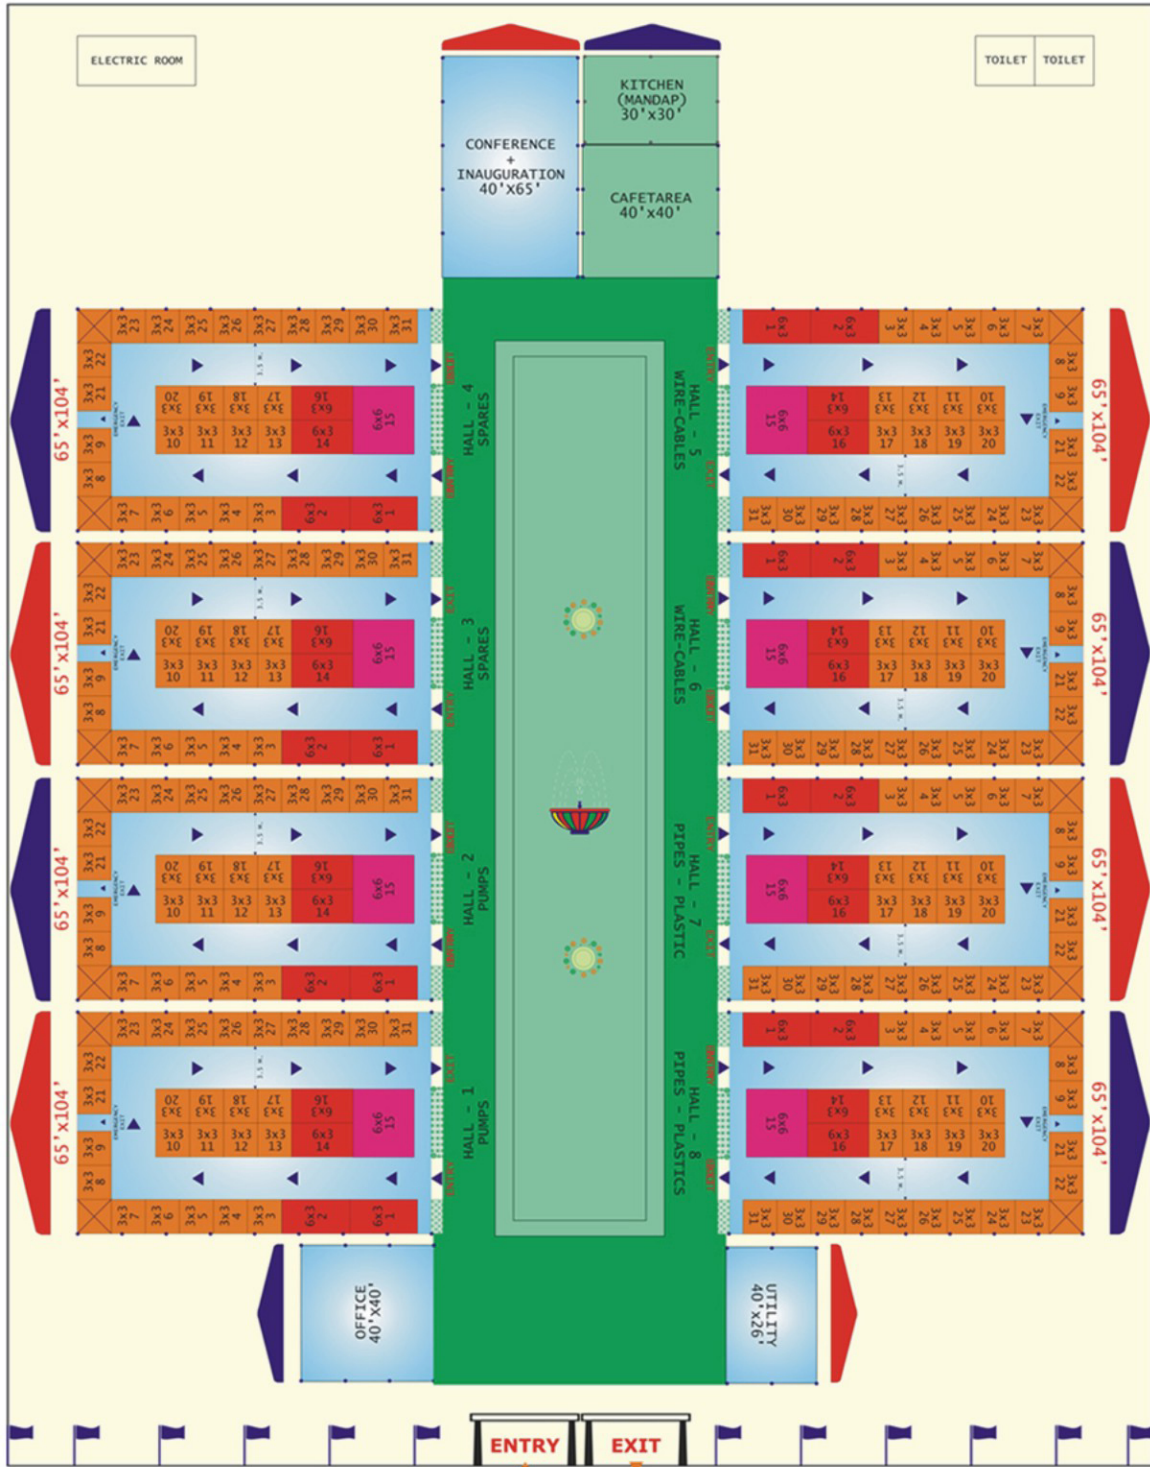

PUMP TREX 16 TO 19 JANUARY 2010 Ahmedabad

6x6x6NOS.
 6x3x48NOS.
 3x3x208NOS.
 TOTAL STALLS = 262

91 Media Pvt. Ltd.

265, Shukan Mall , Sola-Science City Road , Sola , Ahmedabad : 380060
 Phone : 9227443577 , 079-0000000 E:mail - contact@pumptrex.com
 Website : www.pumptrex.com