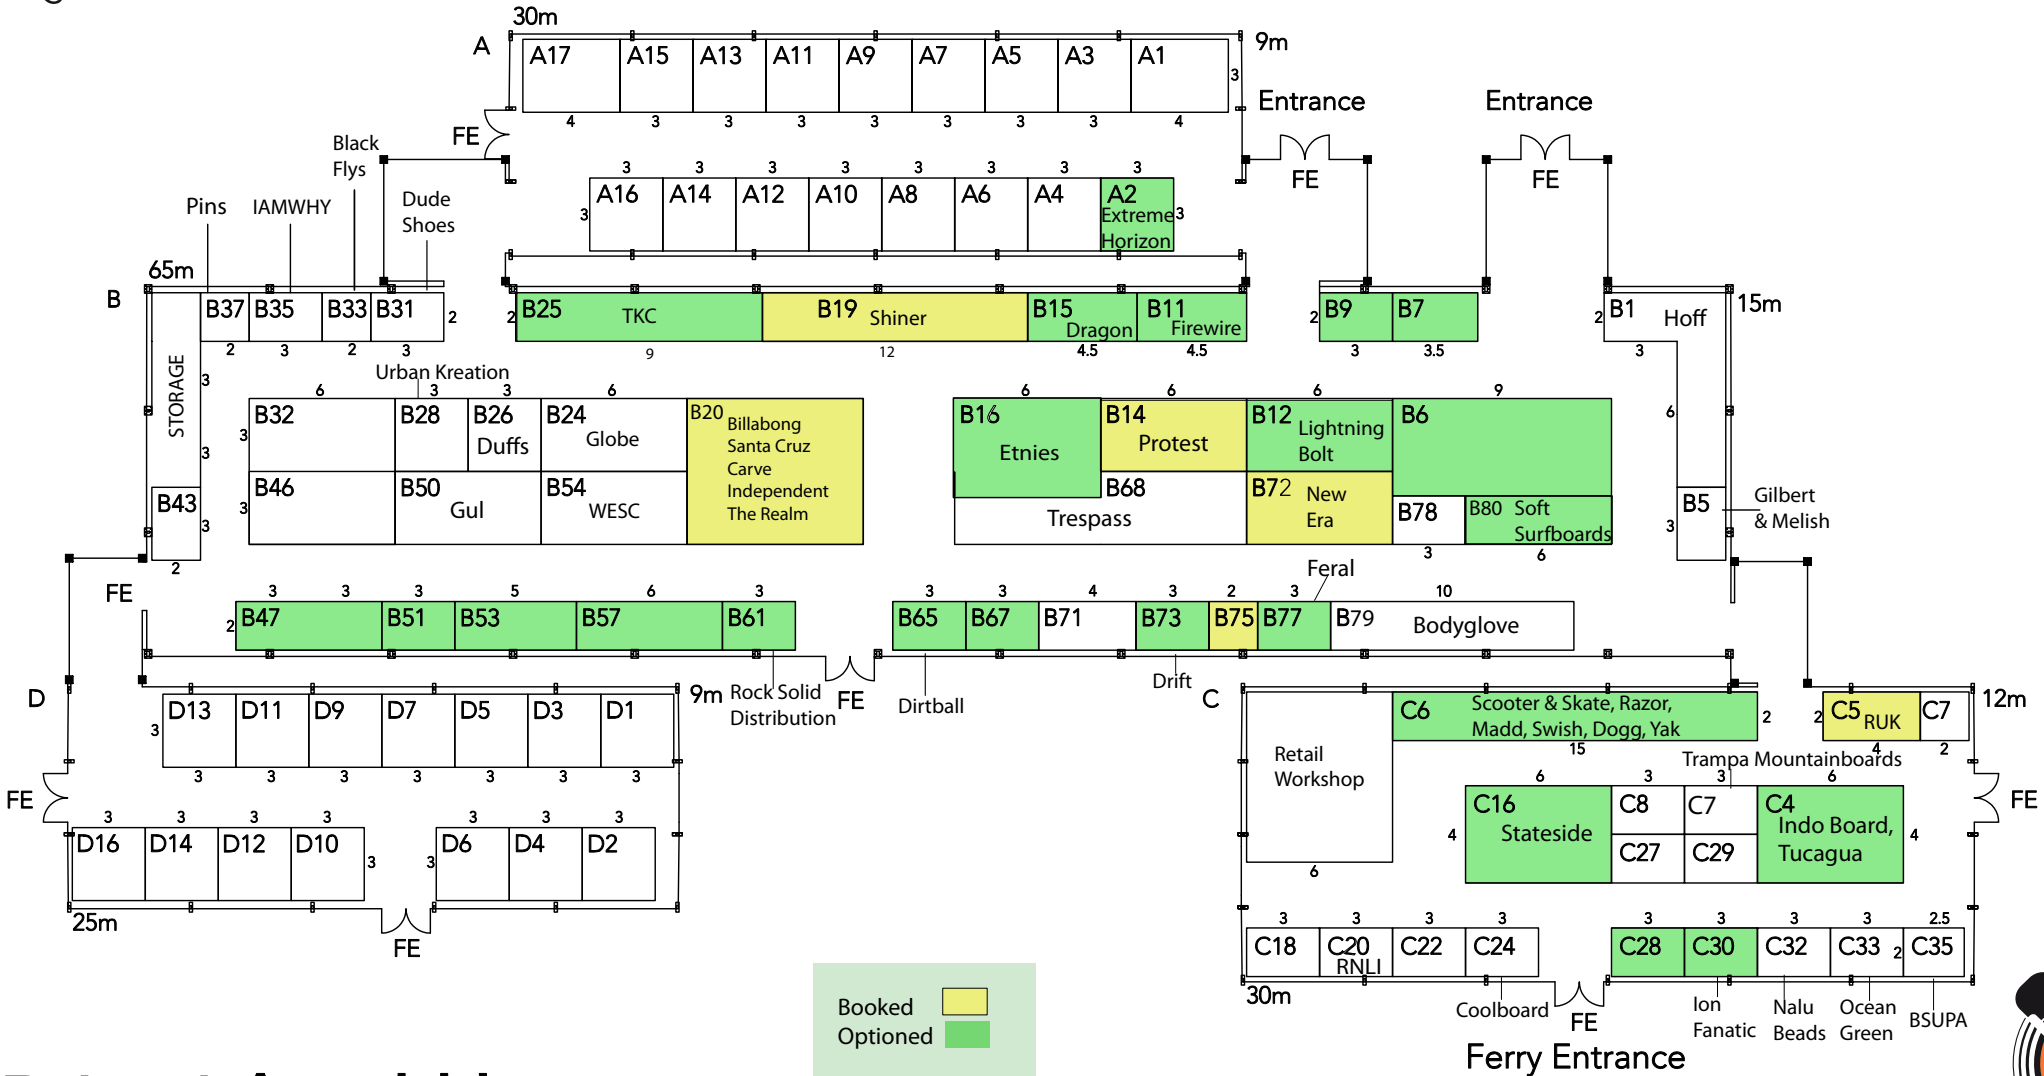

Shell Scheme: £151 + VAT per metre
 Space Only: £120 + VAT per metre

WATERFRONT SQUARE

August 16-17 2011 Bristol

Bristol Amphitheatre