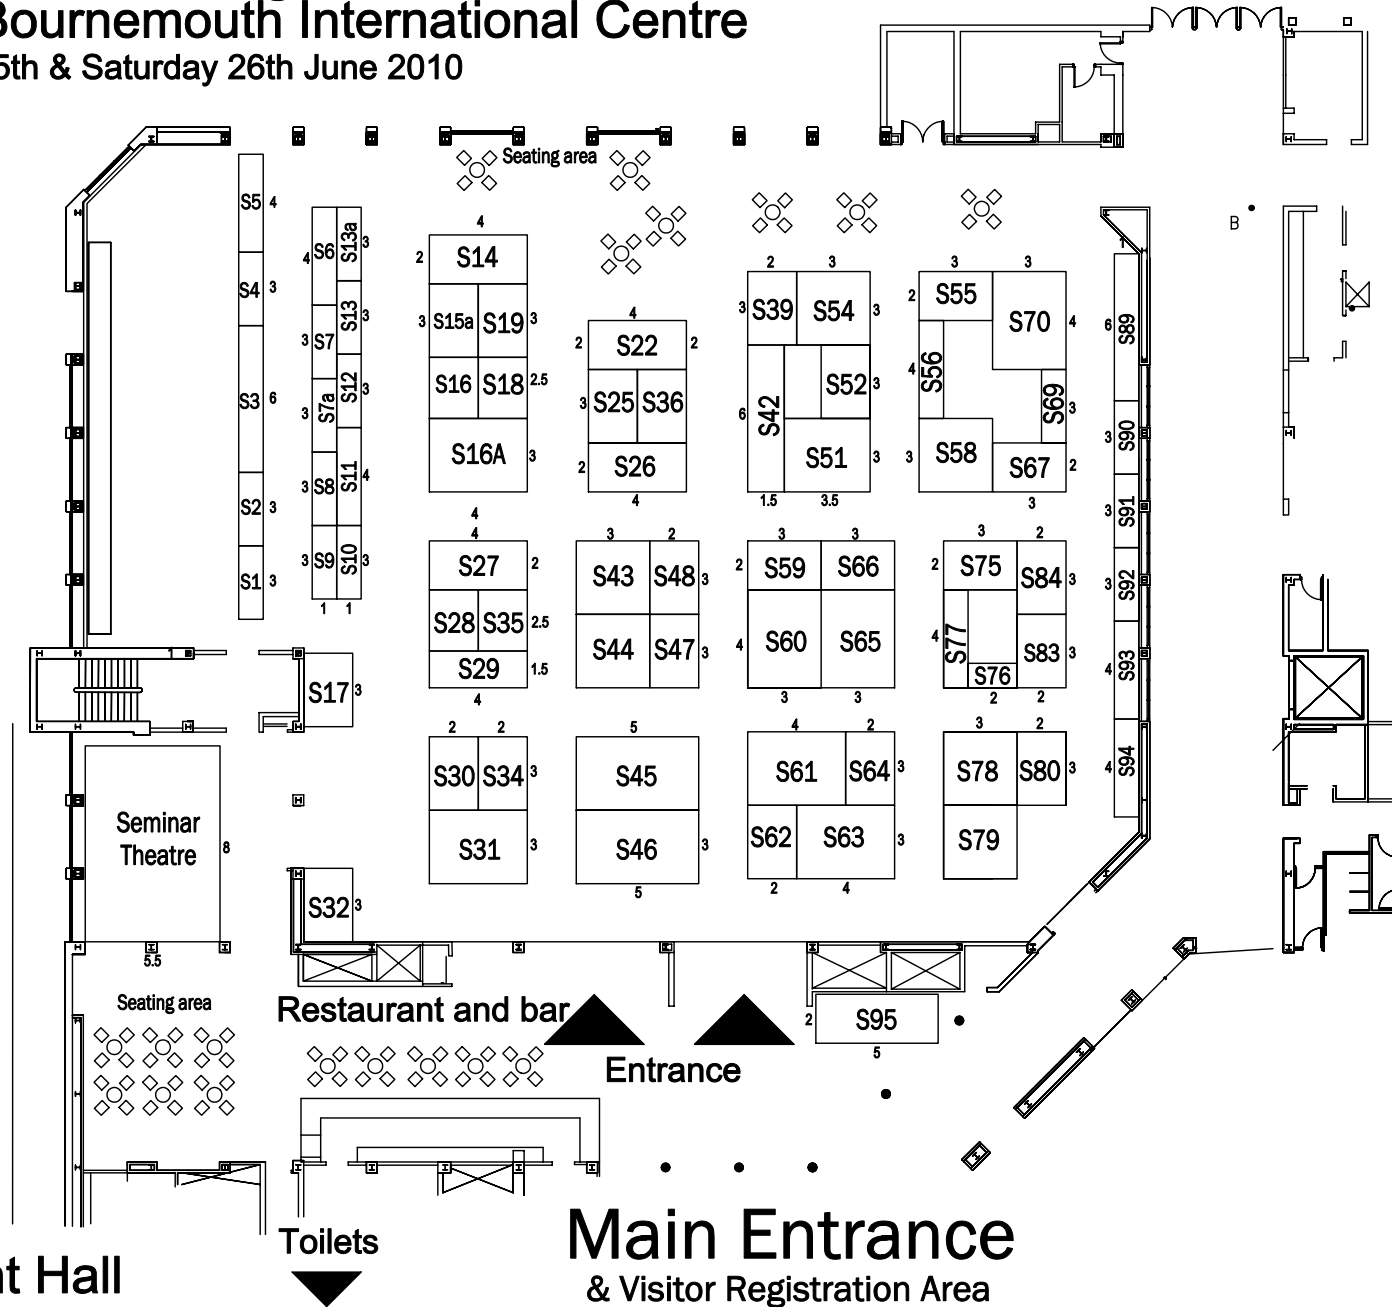

The Nursery Show

The Bournemouth International Centre

Friday 25th & Saturday 26th June 2010

Solent Hall

£245 per square metre for Shell Scheme.

£225 per square metre for Space Only.

Main Entrance
& Visitor Registration Area