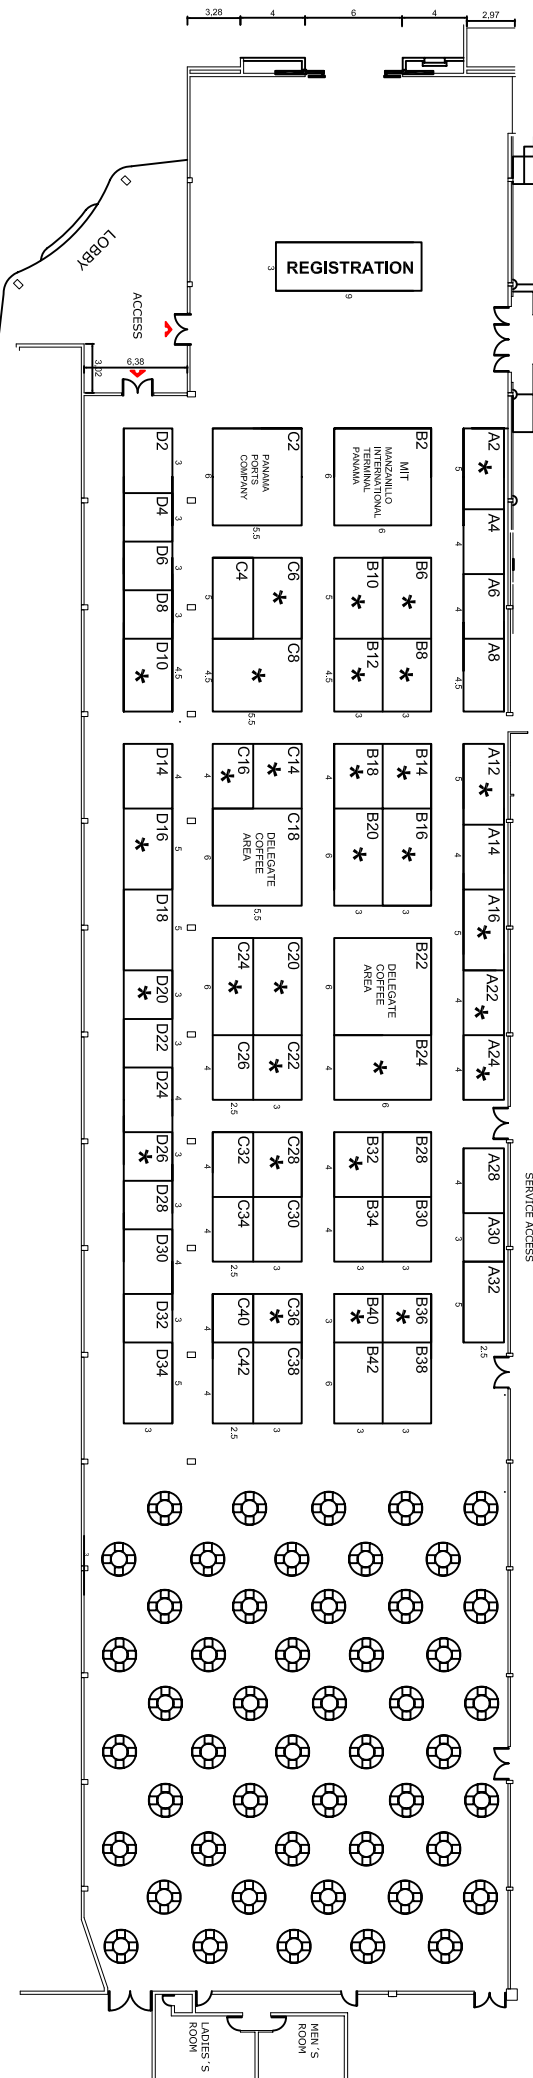

CONFERENCE

TOC AMERICAS 2011 EL PANAMA HOTEL, PANAMA 15 - 17 NOVEMBER 2011

UPDATED: 01.02.11

Shell Scheme Stand Prices:	Shell Scheme Stands Include:
9m2 US$ 7995	Walls
10m2 US$ 8880	Carpet
12m2 US$ 9995	Fascia Board with Company Name
15m2 US$ 11995	Electrical Socket
18m2 US$12995	Spotlights
	1 Table
	2 Chairs

LOBBY
ENTRANCE

EXHIBITOR LIST

ABB	C20	HALCROW	A16	RAM SPREADERS	B18
APS TECHNOLOGY	B12	IGUS GMBH	C36	REALTIME BUSINESS SOLUTIONS	B32
AUXEMA	B16	IDENTEC SOLUTIONS	D16		
BROMMA CONQUIP	C24	INTERCOASTAL MARINE	C6	SIBRE	B16
CAMCO TECHNOLOGIES	C16	KL Net	A22	SICK	C22
CAVOTEC MSL	C14	KONECRANES	B6	SIEMENS	A12
CYBERLOGITEC	C28	LIEBHERR	B24	SORT + STORE	B16
DRILLING SYSTEMS	A24	MOFFATT & NICHOL	B14	STINIS	B36
ESL POWER SYSTEMS	B40	NEXANS	B10	TIMARS	D20
FORJAS	D26	PRYSMAN KABEL	B20	TIDEWORKS	A2
GOTTWALD PORT TECHNOLOGY	C8	UND SYSTEME GMBH	B20	VAHLE	D10
				ZEBRA ENTERPRISE SOLUTIONS	B8