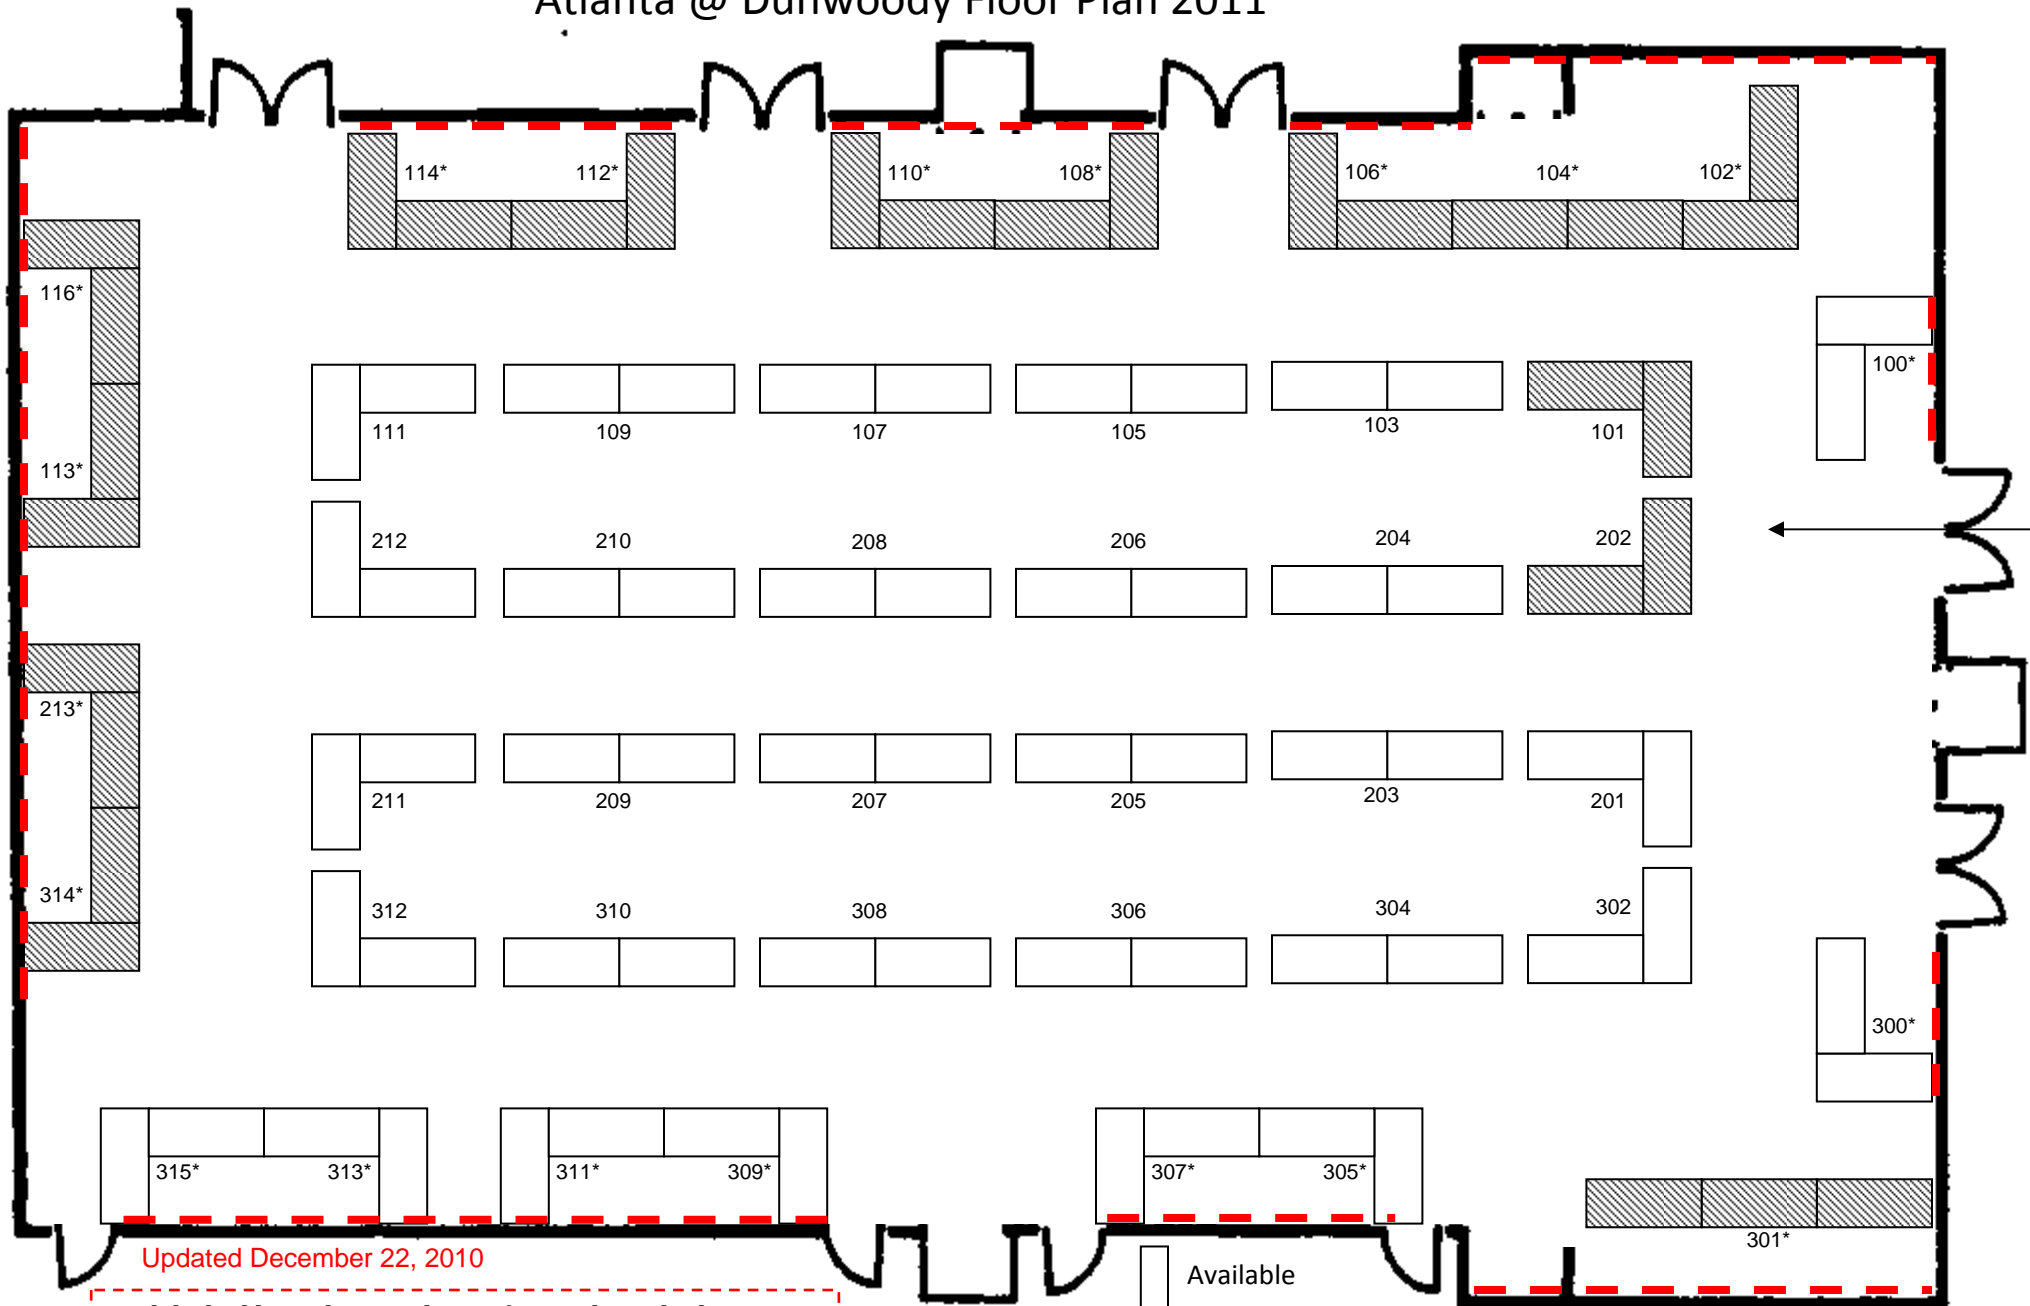

# Atlanta @ Dunwoody Floor Plan 2011

Updated December 22, 2010

Red dashed lines denote where 7 foot racks and other major obstructions are allowed. Nowhere else is allowed to obstruct their neighbor's booth, subject to approval from on-site coordinator.

- Available
- Unavailable
- Pending

Subject to Change

\* denotes wall booth